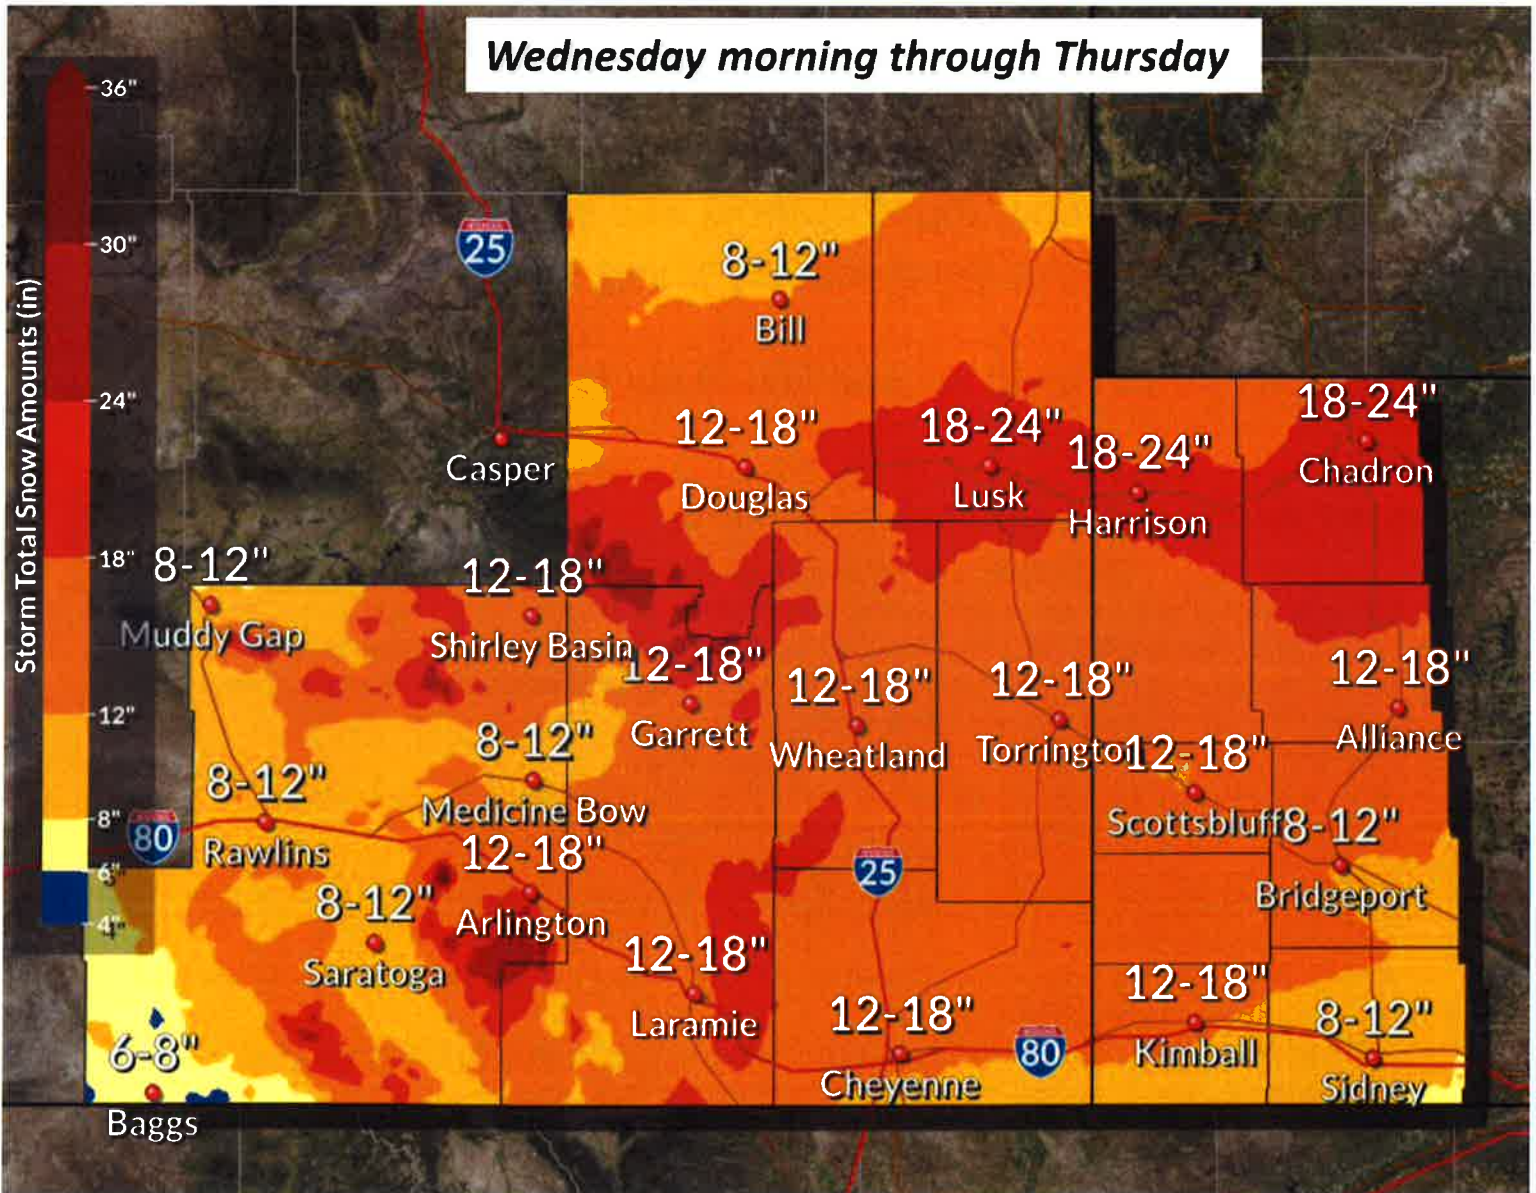

Storm Total Snow Accumulation

Wednesday morning through Thursday

Outlook

Snow will end Thursday morning with only lingering flurries. However very strong winds will continue to produce ground Blizzard conditions through Thursday afternoon and evening.

Message of the Day:

- **Take action to prepare for this storm now and avoid travel Wednesday and Thursday.**
- **Significant heavy snow, blowing snow, and sporadic power outages will be possible across Southeast Wyoming and Nebraska Panhandle.**
- **Snow Drifts could reach several feet in some locations.**

Winter Weather Quick Facts and Preparedness:

Quick facts you should know about winter weather:

- Snow can occur at temperatures as high as 46 degrees if conditions are right.
- The record for most snowfall in the Lower 48 in a 24 hour period is 75.8" at Silver Lake, Colorado in 1921.
- Blizzard conditions are met when visibility in falling and blowing snow reaches ¼ mile or less and sustained wind speeds of 35 mph or greater occur for 3 hours or more.
- As little as 1/16" of ice can begin to impact roadways and sidewalks.
- As the wind increases, the body is cooled at a faster rate. The "wind chill" is a way for meteorologists to communicate what the combination of wind and temperature "feels like" to exposed skin.

Preparedness:

- A **Winter Storm Watch** is issued when conditions are favorable for significant winter weather and/or blizzard conditions. *Time to prepare!*
- A **Winter Storm Warning** is issued when a combination of heavy snow, blowing snow, and possibly ice mixed with snow is expected to impact the area. *Time to act!*
- A **Blizzard Warning** is issued when the combination of strong wind, low visibility, and heavy snow will significantly impact daily life.